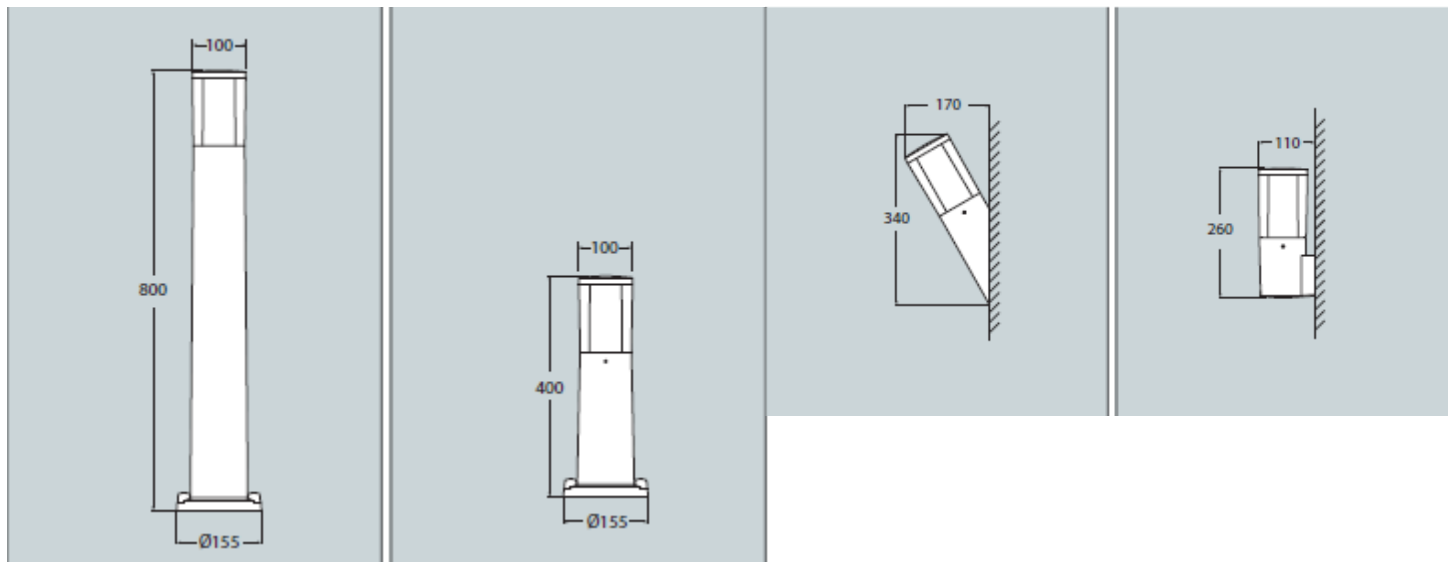

TECHNICAL SPECIFICATION SHEET

PRODUCT DETAILS »

Catalogue number	Watt (W)	Whole fixture lumens (lm)	Colour temp. (K)	Colour body
95CARLO800/BL	6	600	2700/4000 settable	Black
95CARLO400/BL	6	600	2700/4000 settable	Black
95CARLOWL/BL	6	600	2700/4000 settable	Black
95CARLOWLFS/BL	6	600	2700/4000 settable	Black
95CARLO800/GR	6	600	2700/4000 settable	Grey
95CARLO400/GR	6	600	2700/4000 settable	Grey
95CARLOWL/GR	6	600	2700/4000 settable	Grey
95CARLOWLFS/GR	6	600	2700/4000 settable	Grey

DIMENSIONS »

95CARLO800

95CARLO400

95CARLOWLFS

95CARLOWL

ADDITIONAL INFORMATION »

95CARLO800/BL

This luminaire is compatible with bulbs of the energy classes:

The luminaire is sold with a bulb of the energy class:

874/2012

Catalogue number	Barcode	Packing/Box (pcs)
95CARLO800/BL	8031874190414	1/6
95CARLO400/BL	8031874190476	1/12
95CARLOWL/BL	8031874190704	1/20
95CARLOWLFS/BL	8031874229800	1/20
95CARLO800/GR	8031874190452	1/6
95CARLO400/GR	8031874190513	1/12
95CARLOWL/GR	8031874190742	1/20
95CARLOWLFS/GR	8031874229817	1/20